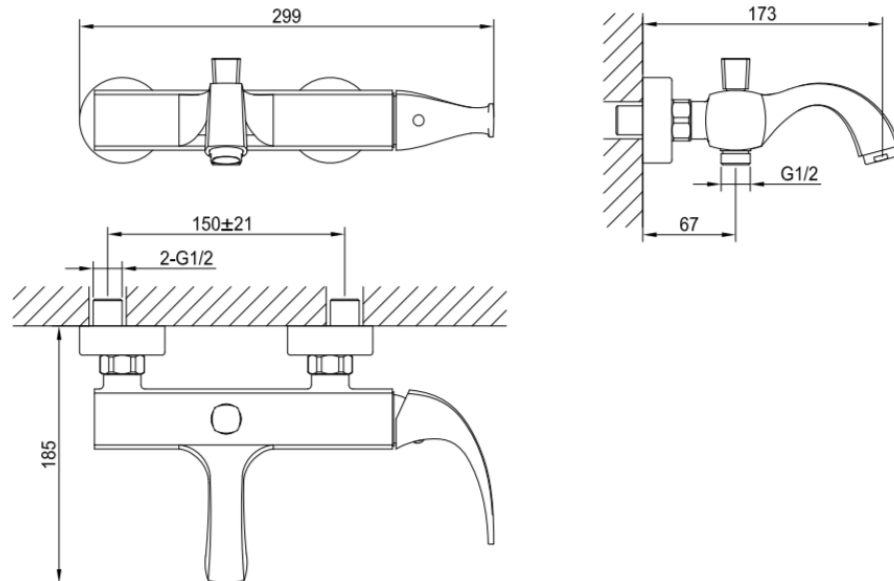

Brand : CAE, China
Name : Exposed bath/shower mixer with hand shower/holder set
Item Code : 04 2276 DBR

Color / Finish: Dark Brass with Red
Dimensions :

Product info:

- Exposed bath/shower mixer with hand shower/holder set
- normal spray
- flow rate: 23.7 L/min at 3 bars (45 psi)
- flow pressure: 0.3Mpa